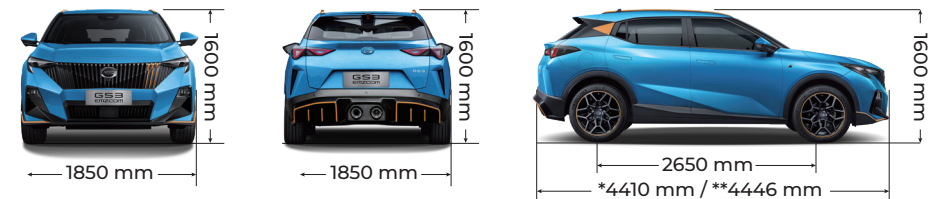

THREE VIEWS

* GS and GB model only / ** GL model only

INTERIOR

COLORS

GAC Motor Philippines

FB Page : www.facebook.com/gacmotorph

Instagram : [@gacmotorph](https://www.instagram.com/gacmotorph)

Website : www.gacmotorph.com

Legend: "•" - Standard, "—" - N/A, "◦" - Optional

This brochure is for presentation purposes only, and is only intended to guide buyers about the product and its specifications at the time of publication and is subject to change without prior notice. Please consult your local GAC Motor dealership for more detailed information, including available configurations, service, parts, and accessories.

The GAC trademark mark, vehicle model names, vehicle body designs and other marks and designs appearing in the brochure are the IP rights of GAC MOTOR, its subsidiaries, affiliates or licensors.

© 2023 GAC MOTOR. All rights reserved.