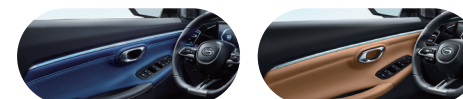

INTERIOR

Blue and Black

Camel Brown